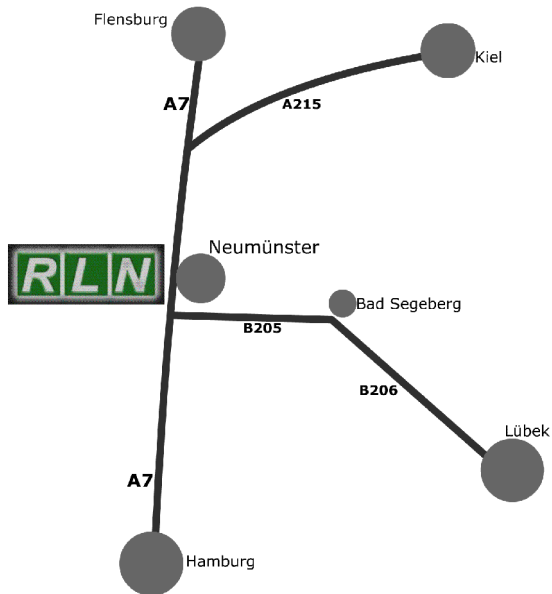

How to find us:

Whether you are approaching from the North, South, East or West, this is how you find us most easily:

- Take the Autobahn A7
- Exit the Autobahn at the Neumünster Nord exit
- Take Route B205 towards Neumünster
- Exit Route B205 at the first exit (Neumünster Einfeld Industrial Area)
- Turn left in the direction of Plön (Stover Weg)
- At the second stop light, turn left into Kieler Strasse
- After approx. 2.2 km, turn right into Industriestraße.
- Our location is on the right-hand side after 150 m.